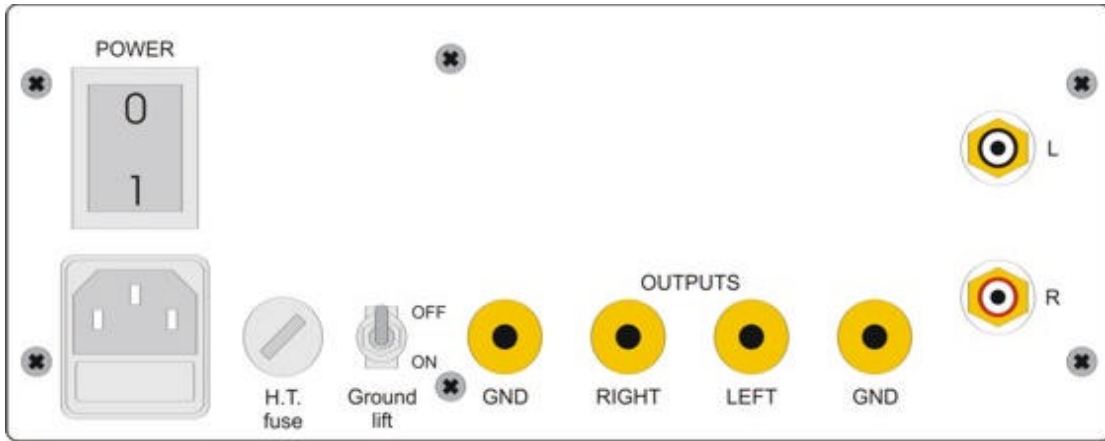

Ste'e'f ? ???? te'???? e'δ'??t?? Silver Night p's? s'ed'???'αμμ